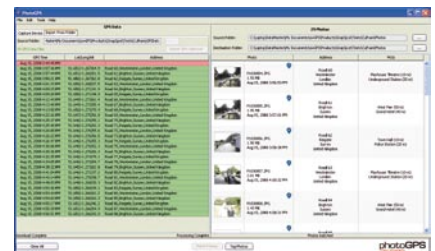

photoGPS
Item no. GPS001

Geo-imaging